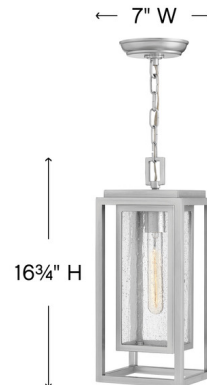

Description

The Republic Outdoor Pendant brings features a sleek and modern double frame silhouette to your exterior space. Constructed from a composite material and treated with an anti-fading agent for maximum durability. The seedy glass casts warm shadows across your area. The finishes feature a 5 year warranty and are resistant to rust and corrosion. Note: LED option is Title 24 Compliant with included bulb. Not all options available in LED version.

Specifications

COLOR Clear Seedy
BODY FINISH Satin Nickel
WATTAGE 100W
DIMMER Standard 120V
DIMENSIONS 7"W x 16.75"H x 6"D
BULB NOT INCLUDED 1 x T10/Medium (E26)/100W/120V Incandescent
OTHER BULB OPTIONS 1 x T10/Medium (E26)/120V LED
COUNTRY OF ORIGIN China

Technical Information

PRODUCT DIMENSIONS Canopy: 5.25" diameter

Shown in satin nickel / clear seedy

CLICK TO VIEW PRODUCT

Notes: