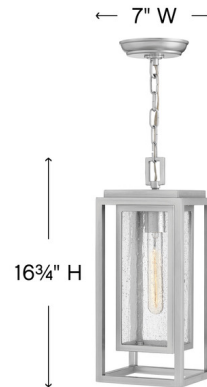

### Description

The Republic Outdoor Pendant brings features a sleek and modern double frame silhouette to your exterior space. Constructed from a composite material and treated with an anti-fading agent for maximum durability. The seedy glass casts warm shadows across your area. The finishes feature a 5 year warranty and are resistant to rust and corrosion. Note: LED option is Title 24 Compliant with included bulb. Not all options available in LED version.

### Specifications

COLOR . . . . . Clear Seedy  
BODY FINISH . . . . . Satin Nickel  
WATTAGE . . . . . 100W  
DIMMER . . . . . Standard 120V  
DIMENSIONS . . . . . 7"W x 16.75"H x 6"D  
BULB NOT INCLUDED . . . . . 1 x T10/Medium (E26)/100W/120V Incandescent  
OTHER BULB OPTIONS . . . . . 1 x T10/Medium (E26)/120V LED  
COUNTRY OF ORIGIN . . . . . China

### Technical Information

PRODUCT DIMENSIONS . . . . . Canopy: 5.25" diameter

Shown in satin nickel / clear seedy

CLICK TO VIEW PRODUCT

Notes: