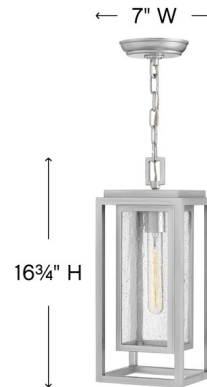

Description

The Republic Outdoor Pendant brings features a sleek and modern double frame silhouette to your exterior space. Constructed from a composite material and treated with an anti-fading agent for maximum durability. The seedy glass casts warm shadows across your area. The finishes feature a 5 year warranty and are resistant to rust and corrosion. Note: LED option is Title 24 Compliant with included bulb. Not all options available in LED version.

Specifications

COLOR Clear Seedy
BODY FINISH Satin Nickel
WATTAGE 100W
DIMMER Standard 120V
DIMENSIONS 7"W x 16.75"H x 6"D
BULB NOT INCLUDED 1 x T10/Medium (E26)/100W/120V Incandescent
OTHER BULB OPTIONS 1 x T10/Medium (E26)/120V LED
COUNTRY OF ORIGIN China

Technical Information

PRODUCT DIMENSIONS Canopy: 5.25" diameter

Shown in satin nickel / clear seedy

CLICK TO VIEW PRODUCT

Notes: