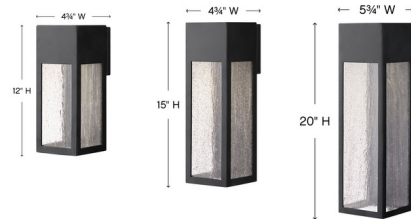

By Hinkley Lighting

Description

With a strong and imperial presence, the Rook Outdoor Wall Light features clean, modern lines with a down light softly grazing the Clear Seedy glass. The bold Bronze, Titanium, and Satin Black finishes accentuate its sturdy frame and aluminum construction. Note: Title 24 Compliant with included bulb.

Shown in bronze / clear seedy

Specifications

COLOR Clear Seedy
 BODY FINISH Bronze
 WATTAGE 6.5W
 DIMMER Low Voltage Electronic
 DIMENSIONS 4.75"W x 12"H x 5.5"D
 BULB INCLUDED 1 x MR16/GU10/6.5W/120V LED
 COUNTRY OF ORIGIN China

Technical Information

COLOR RENDERING 80 CRI
 LAMP COLOR 3000K
 LUMENS/WATT 76.92
 LUMINOUS FLUX 500 lumens

CLICK TO VIEW PRODUCT

Notes: