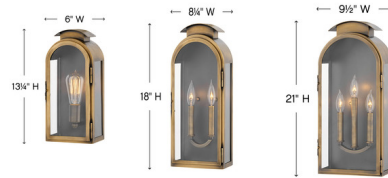

Lightology

lightology.com
866-954-4489
07-08-26

Project: _____

Company: _____

Location: _____ Fixture Type: _____

SPEC #: **HIN613664**

Approved On: _____ Approved By: _____

Rowley Outdoor Wall Light By Hinkley Lighting

Description

The Rowley Outdoor Wall Light features a rounded silhouette and arched roof composed of solid brass. Weaving elements of classic Americana and industrial flair into a chic design with timeless appeal, this style features generous panes of Clear glass and a functional front door for ease of lamping. Pair with vintage filament bulbs to highlight the luxe Light Antique Brass finish. Available in two sizes.

Shown in antique brass / clear

Specifications

COLOR	Clear
BODY FINISH	Antique Brass
WATTAGE	75W
DIMMER	Standard 120V
DIMENSIONS	6\"W x 13.25\"H x 5\"D
BULB NOT INCLUDED	1 x Edison/Medium (E26)/75W/120V Incandescent
COUNTRY OF ORIGIN	China