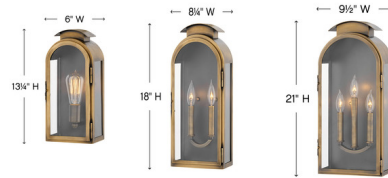

Lightology

lightology.com
866-954-4489
04-25-26

Project: _____

Company: _____

Location: _____ Fixture Type: _____

SPEC #: **HIN613664**

Approved On: _____ Approved By: _____

Rowley Outdoor Wall Light By Hinkley Lighting

Description

The Rowley Outdoor Wall Light features a rounded silhouette and arched roof composed of solid brass. Weaving elements of classic Americana and industrial flair into a chic design with timeless appeal, this style features generous panes of Clear glass and a functional front door for ease of lamping. Pair with vintage filament bulbs to highlight the luxe Light Antique Brass finish. Available in two sizes.

Shown in antique brass / clear

Specifications

COLOR	Clear
BODY FINISH	Antique Brass
WATTAGE	75W
DIMMER	Standard 120V
DIMENSIONS	6\"W x 13.25\"H x 5\"D
BULB NOT INCLUDED	1 x Edison/Medium (E26)/75W/120V Incandescent
COUNTRY OF ORIGIN	China