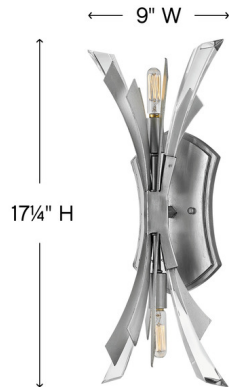

Lightology

lightology.com
866-954-4489
07-10-26

Project: _____

Company: _____

Location: _____ Fixture Type: _____

SPEC #: **FRD613800**

Approved On: _____ Approved By: _____

Vida Wall Sconce By Fredrick Ramond

Description

The Vida Wall Sconce's modern design bursts with a flourishing style that is both highly dramatic and finely sculpted. A statement piece with crystal accents, Vida injects a thrilling dash of contemporary inspiration to its surroundings. Available in Glacial or Burnished Gold.

Shown in burnished gold / crystal

Specifications

COLOR	Crystal
BODY FINISH	Burnished Gold
WATTAGE	120W
DIMMER	Standard 120V
DIMENSIONS	9"W x 17.25"H x 4.75"D
BULB NOT INCLUDED	2 x Edison Tube/Candelabra (E12)/60W/120V Incandescent
OTHER BULB OPTIONS	2 x Edison Tube/Candelabra (E12)/120V LED
COUNTRY OF ORIGIN	Philippines