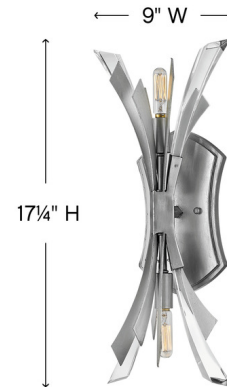

### Description

The Vida Wall Sconce's modern design bursts with a flourishing style that is both highly dramatic and finely sculpted. A statement piece with crystal accents, Vida injects a thrilling dash of contemporary inspiration to its surroundings. Available in Glacial or Burnished Gold.

### Specifications

COLOR . . . . . Crystal  
BODY FINISH . . . . . Burnished Gold  
WATTAGE . . . . . 120W  
DIMMER . . . . . Standard 120V  
DIMENSIONS . . . . . 9"W x 17.25"H x 4.75"D  
BULB NOT INCLUDED . . . . . 2 x Edison Tube/Candelabra (E12)/60W/120V Incandescent  
OTHER BULB OPTIONS . . . . . 2 x Edison Tube/Candelabra (E12)/120V LED  
COUNTRY OF ORIGIN . . . . . Philippines