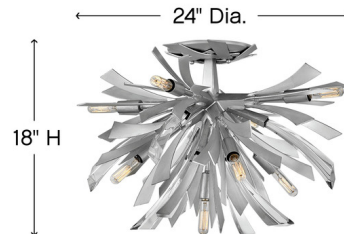

## Vida Semi Flush Ceiling Light

By Fredrick Ramond

### Description

The Vida Semi Flush Mount's modern design bursts with a flourishing style that is both highly dramatic and finely sculpted. A statement piece with crystal accents and unique canopy detailing, Vida injects a thrilling dash of contemporary inspiration to its surroundings.

### Specifications

COLOR	Crystal
BODY FINISH	Burnished Gold
WATTAGE	540W
DIMMER	Standard 120V
DIMENSIONS	24"W x 18"H
BULB NOT INCLUDED	9 x Edison Tube/Candelabra (E12)/60W/120V Incandescent
OTHER BULB OPTIONS	9 x Edison Tube/Candelabra (E12)/120V LED
COUNTRY OF ORIGIN	Philippines