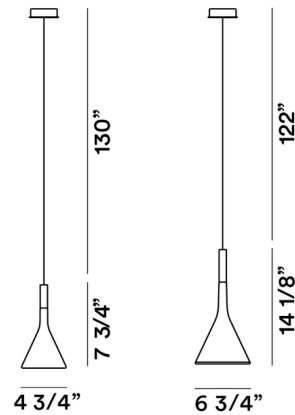

The Aplomb Pendant offers direct downlighting for your space, whether used individually or in multiples suspended over a larger area. Its elegant, simple form balances out the chunky solidity of the textured cement composition, demonstrating a rough yet refined aesthetic. Pigments are added directly into the cement mix to achieve rich color, and the mix is hand-cast into a mold. The White pendant includes a white canopy, and the other colors include a black one. All pendants have a clear cord. The canopy mounts over a standard US junction box. Note: The 4.75 inch width pendant is not available in some colors.

Shown in olive green

Specifications

COLOR	Olive Green
BODY FINISH	N/A
WATTAGE	9W
DIMMER	Low Voltage Electronic
DIMENSIONS	6.75"W x 14.125"H
BULB NOT INCLUDED	1 x PAR16/GU10/9W/120V LED
COUNTRY OF ORIGIN	Italy