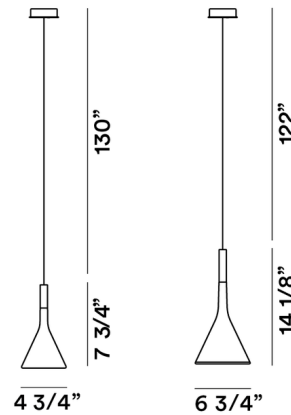

Description

The Aplomb Pendant offers direct downlighting for your space, whether used individually or in multiples suspended over a larger area. Its elegant, simple form balances out the chunky solidity of the textured cement composition, demonstrating a rough yet refined aesthetic. Pigments are added directly into the cement mix to achieve rich color, and the mix is hand-cast into a mold. The White pendant includes a white canopy, and the other colors include a black one. All pendants have a clear cord. The canopy mounts over a standard US junction box. Note: The 4.75 inch width pendant is not available in some colors.

Shown in olive green

Specifications

COLOR	Olive Green
BODY FINISH	N/A
WATTAGE	9W
DIMMER	Low Voltage Electronic
DIMENSIONS	6.75"W x 14.125"H
BULB NOT INCLUDED	1 x PAR16/GU10/9W/120V LED
COUNTRY OF ORIGIN	Italy