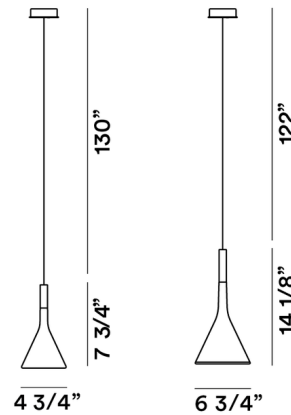

### Description

The Aplomb Pendant offers direct downlighting for your space, whether used individually or in multiples suspended over a larger area. Its elegant, simple form balances out the chunky solidity of the textured cement composition, demonstrating a rough yet refined aesthetic. Pigments are added directly into the cement mix to achieve rich color, and the mix is hand-cast into a mold. The White pendant includes a white canopy, and the other colors include a black one. All pendants have a clear cord. The canopy mounts over a standard US junction box. Note: The 4.75 inch width pendant is not available in some colors.

### Specifications

|                   |                            |
|-------------------|----------------------------|
| COLOR             | Olive Green                |
| BODY FINISH       | N/A                        |
| WATTAGE           | 9W                         |
| DIMMER            | Low Voltage Electronic     |
| DIMENSIONS        | 6.75"W x 14.125"H          |
| BULB NOT INCLUDED | 1 x PAR16/GU10/9W/120V LED |
| COUNTRY OF ORIGIN | Italy                      |