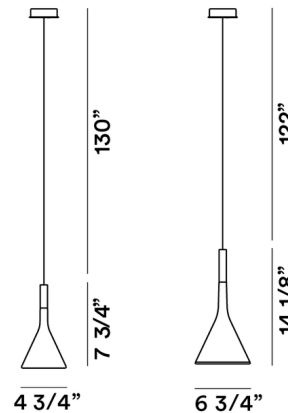

### Description

The Aplomb Pendant offers direct downlighting for your space, whether used individually or in multiples suspended over a larger area. Its elegant, simple form balances out the chunky solidity of the textured cement composition, demonstrating a rough yet refined aesthetic. Pigments are added directly into the cement mix to achieve rich color, and the mix is hand-cast into a mold. The White pendant includes a white canopy, and the other colors include a black one. All pendants have a clear cord. The canopy mounts over a standard US junction box. Note: The 4.75 inch width pendant is not available in some colors.

### Specifications

COLOR	Brick Red
BODY FINISH	N/A
WATTAGE	9W
DIMMER	Low Voltage Electronic
DIMENSIONS	6.75"W x 14.125"H
BULB NOT INCLUDED	1 x PAR16/GU10/9W/120V LED
COUNTRY OF ORIGIN	Italy

CLICK TO VIEW PRODUCT