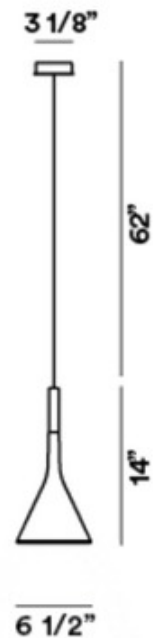

COMPANY	PROJECT	FIXTURE TYPE	APPROVED BY	DATE