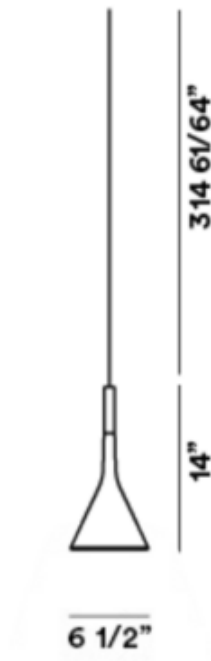

Shown in: Black / Pompeian Red

SHADE COLOR	Pompeian Red
BODY FINISH	Black
WATTAGE	8W
DIMMER	Standard 120V
DIMENSIONS	6.5"W x 14"H
INTEGRATED LED MODULE	
LAMP	1 x LED/8W/120V LED
<i>Technical Information</i>	
LUMINOUS FLUX	680 lumens
LUMENS/WATT	85.00
LAMP COLOR	2700K
COLOR RENDERING	80 CRI
SPEC #	FOS613833