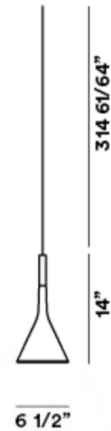

### Specifications

COLOR	Pompeian Red
BODY FINISH	Black
WATTAGE	8W
DIMMER	Low Voltage Electronic
DIMENSIONS	6.5"W x 14"H
INTEGRATED LED MODULE	1 x LED/8W/120V LED

### Technical Information

PRODUCT DIMENSIONS	Cable Length: 64"
COLOR RENDERING	.80 CRI
LAMP COLOR	2700K
LUMENS/WATT	85.00
LUMINOUS FLUX	680 lumens

Shown in black / pompeian red

CLICK TO VIEW PRODUCT

Notes: