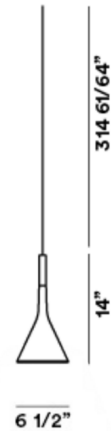

Shown in black / pompeian red

Specifications

COLOR	Pompeian Red
BODY FINISH	Black
WATTAGE	8W
DIMMER	Low Voltage Electronic
DIMENSIONS	6.5"W x 14"H
INTEGRATED LED MODULE	1 x LED/8W/120V LED

Technical Information

PRODUCT DIMENSIONS	Cable Length: 64"
COLOR RENDERING	.80 CRI
LAMP COLOR	2700K
LUMENS/WATT	85.00
LUMINOUS FLUX	680 lumens

CLICK TO VIEW PRODUCT

Notes: