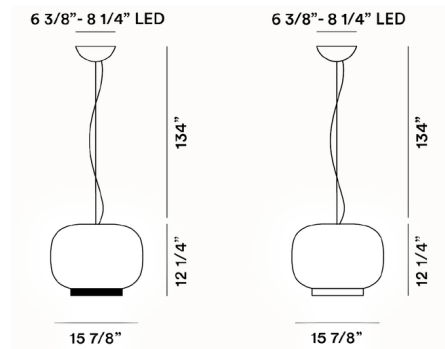

By Foscarini

Description

The Chouchin 1 Reverse Pendant features a glossy blown-glass shade with a rounded silhouette. The accent collar around the bottom of the shade offers a touch of contrasting color. A circular canopy is included. Note: Integrated LED dimming: On-off / 1-10V / phase cut.

Shown in white / white / orange

Specifications

COLOR White / Orange
BODY FINISH White
WATTAGE 9W
DIMMER Standard 120V
DIMENSIONS 15.88"W x 12.25"H
BULB NOT INCLUDED 1 x A19/Medium (E26)/9W/120V LED

CLICK TO VIEW PRODUCT