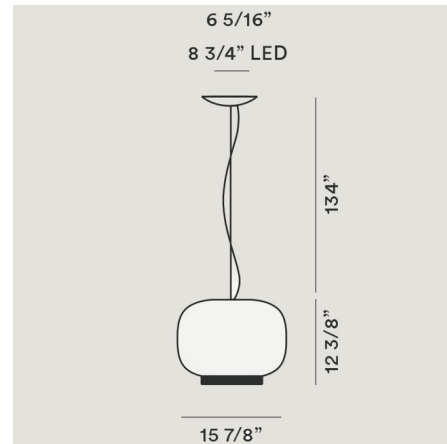

## Chouchin 1 Reverse Pendant

By Foscarini

### Description

The Chouchin 1 Reverse Pendant features a glossy blown-glass shade with a rounded silhouette. The accent collar around the bottom of the shade offers a touch of contrasting color. Available in two lamp options. A circular canopy is included.

### Specifications

COLOR	White / Orange
BODY FINISH	White
WATTAGE	60W
DIMMER	Low Voltage Electronic
DIMENSIONS	15.88"W x 12.4"H
BULB NOT INCLUDED	1 x PAR30/Medium (E26)/60W/120V Halogen
OTHER BULB OPTIONS	1 x PAR30L/Medium (E26)/120V LED 1 x PAR30S/Medium (E26)/120V LED