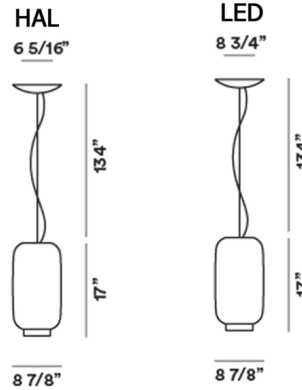

Description

The Chouchin 2 Reverse Pendant features a glossy blown-glass shade with a cylindrical silhouette. The accent collar around the bottom of the shade offers a touch of contrasting color. Available in two lamp options. A circular canopy is included.

Shown in white / white / green

Specifications

COLOR	White / Green
BODY FINISH	White
WATTAGE	60W
DIMMER	Low Voltage Electronic
DIMENSIONS	8.875"W x 17"H
BULB NOT INCLUDED	1 x PAR30/Medium (E26)/60W/120V Halogen
OTHER BULB OPTIONS	1 x PAR30L/Medium (E26)/120V LED 1 x PAR30S/Medium (E26)/120V LED