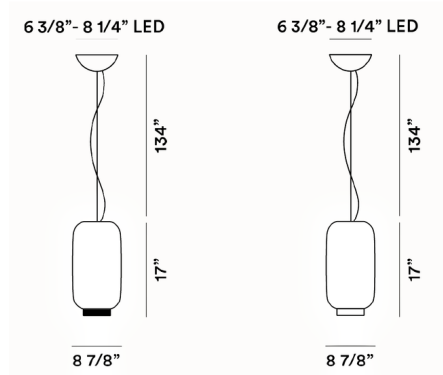

### Description

The Chouchin 2 Reverse Pendant features a glossy blown-glass shade with a cylindrical silhouette. The accent collar around the bottom of the shade offers a touch of contrasting color. A circular canopy is included. Note: Integrated LED dimming: On-off / 1-10V / phase cut.

### Specifications

COLOR . . . . . White / Green  
BODY FINISH . . . . . White  
WATTAGE . . . . . 9W  
DIMMER . . . . . Standard 120V  
DIMENSIONS . . . . . 8.875"W x 17"H  
BULB NOT INCLUDED . . . . . 1 x A19/Medium (E26)/9W/120V LED