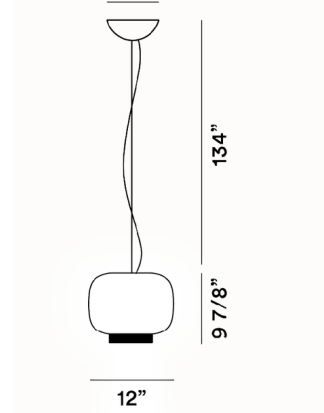

By Foscarini

Description

The simple and stylish Chouchin 3 Reverse Suspension features a White diffuser with a Grey accent collar and provides diffused and direct downlight. Note: Integrated LED option dimming: On-off / 1-10V / phase cut.

Shown in grigio / white

6 3/8" - 8 1/4" LED

Specifications

COLOR White
BODY FINISH Grigio
WATTAGE 9W
DIMMER Standard 120V
DIMENSIONS 12"W x 9.875"H
BULB NOT INCLUDED 1 x A19/Medium (E26)/9W/120V LED

CLICK TO VIEW PRODUCT