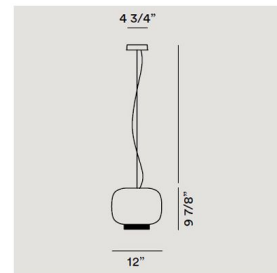

### Description

The simple and stylish Chouchin 3 Reverse Suspension features a White diffuser with a Grey accent collar and provides diffused and direct downlight. Two lamp options. UL listed.

Shown in white / grey

### Specifications

COLOR	Grey
BODY FINISH	White
WATTAGE	60W
DIMMER	Low Voltage Electronic
DIMENSIONS	12"W x 9.875"H
BULB NOT INCLUDED	1 x PAR30/Medium (E26)/60W/120V Halogen
OTHER BULB OPTIONS	1 x PAR30L/Medium (E26)/120V LED 1 x PAR30S/Medium (E26)/120V LED