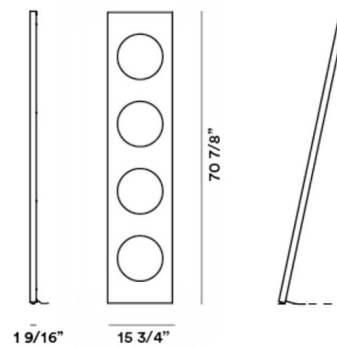

CLICK TO VIEW PRODUCT

Notes: