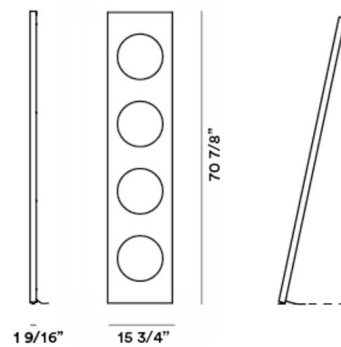

CLICK TO VIEW PRODUCT

Notes: