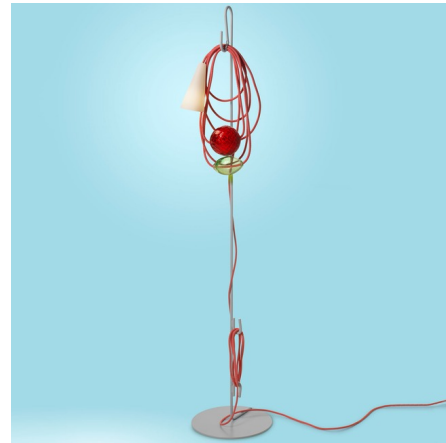

Lightology

lightology.com
866-954-4489
04-22-26

Project: _____

Company: _____

Location: _____ Fixture Type: _____

SPEC #: **FOS613862**

Approved On: _____ Approved By: _____

Filo Floor Lamp By Foscarini

Description

The whimsical Filo Floor Lamp comes from the desire to display the individual parts that go into a lamp- the light source, decoration and electrical wiring bringing out their structural and aesthetic characteristics. A wide range of colors enlivens the lamp with multiple identities, from watercolor tones to transparent hues of Murano glass to fluorescent tones of contemporary cityscapes. The two decorative elements are made of hand-crafted glass. The Off White cone, which contains the retrofit LED bulb, is made of china. On/off switch on cord.

Shown in emerald king

Specifications

COLOR Emerald King
BODY FINISH N/A
WATTAGE 4W
DIMMER N/A
DIMENSIONS 11.81"W x 59.84"H
BULB INCLUDED 1 x JCD/G9/4W/120V LED

Technical Information

COLOR RENDERING 80 CRI
LAMP COLOR 3000K
LUMENS/WATT 100.00
LUMINOUS FLUX 400 lumens