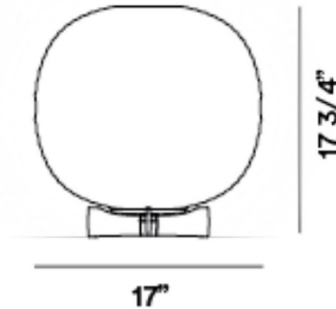

### Specifications

COLOR	N/A
BODY FINISH	White
WATTAGE	150W
DIMMER	N/A
DIMENSIONS	16.92"W x 17.32"H
BULB NOT INCLUDED	1 x A19/Medium (E26)/150W/120V Incandescent
OTHER BULB OPTIONS	1 x A19/Medium (E26)/25W/120V LED