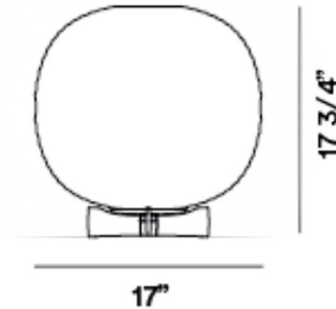

By Foscarini

Description

The Gem Table Lamp features a Satin Gold pedestal that enhances the hand-blown glass, allowing it to play the starring role.

Shown in white

Specifications

COLOR	N/A
BODY FINISH	White
WATTAGE	150W
DIMMER	N/A
DIMENSIONS	16.92"W x 17.32"H
BULB NOT INCLUDED	1 x A19/Medium (E26)/150W/120V Incandescent
OTHER BULB OPTIONS	1 x A19/Medium (E26)/25W/120V LED