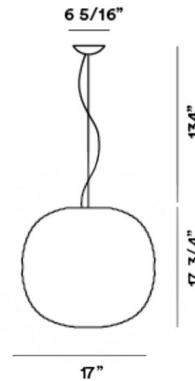

By Foscarini

Description

The Gem Pendant is characterized by its unique diffuser with a White blown acid etched pattern of waves, making this piece unmistakable even when the light is off.

Specifications

COLOR White
BODY FINISH White
WATTAGE 100W
DIMMER Low Voltage Electronic
DIMENSIONS 17"W x 17.75"H
BULB NOT INCLUDED 1 x A19/Medium (E26)/100W/120V Incandescent
OTHER BULB OPTIONS 1 x A19/Medium (E26)/25W/120V LED

Technical Information

PRODUCT DIMENSIONS Adjustable Cable Length: 134"
LAMP COLOR 2700K

Shown in white / white

CLICK TO VIEW PRODUCT

Notes: