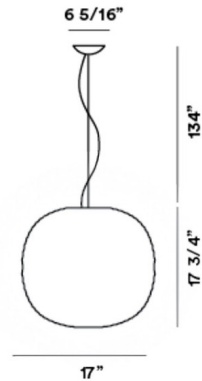

CLICK TO VIEW PRODUCT

Notes: