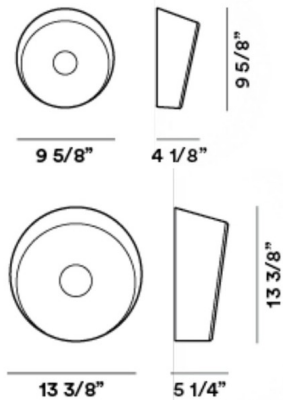

Description

The Lumiere LED Wall / Ceiling Light features an oblique-cut blown glass diffuser - strikingly simple with the craftsmanship skill of master glass-makers. Available with a White or Grey glass shade with lacquered metal finish in two sizes.

Shown in white

Specifications

COLOR	White
BODY FINISH	N/A
WATTAGE	18W
DIMMER	Low Voltage Electronic
DIMENSIONS	9.58"W x 9.58"H x 4.13"D
INTEGRATED LED MODULE	1 x LED/18W/120V LED

Technical Information

COLOR RENDERING	80 CRI
LAMP COLOR	2700K
LUMENS/WATT	84.00
LUMINOUS FLUX	1512 lumens