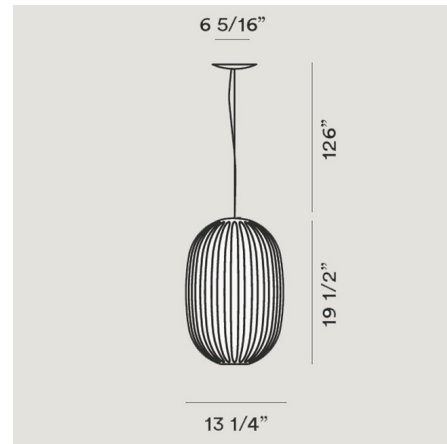

CLICK TO VIEW PRODUCT

Notes: