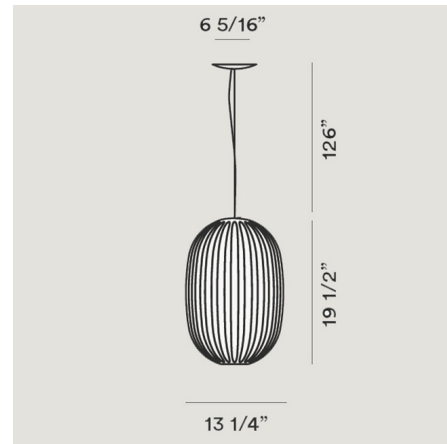

### Specifications

COLOR . . . . . Light Blue  
BODY FINISH . . . . . Chrome  
WATTAGE . . . . . 10W  
DIMMER . . . . . Low Voltage Electronic  
DIMENSIONS . . . . . 13.25"W x 19.5"H  
BULB NOT INCLUDED . . . . . 1 x A19/Medium (E26)/10W/120V LED

### Technical Information

PRODUCT DIMENSIONS . . . . . Cable Length: 126"

Shown in chrome / light blue

CLICK TO VIEW PRODUCT

Notes: