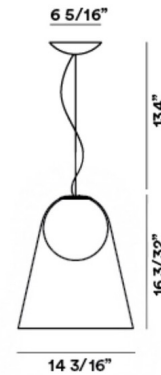

Shown in white

Specifications

COLOR	N/A
BODY FINISH	White
WATTAGE	60W
DIMMER	Low Voltage Electronic
DIMENSIONS	13.4"L x 14.2"W x 16.1"H
BULB NOT INCLUDED	1 x A19/Medium (E26)/60W/120V Incandescent

CLICK TO VIEW PRODUCT