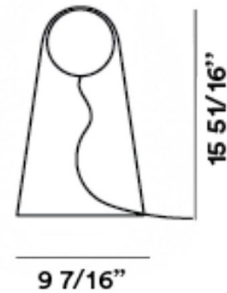

CLICK TO VIEW PRODUCT

Notes: