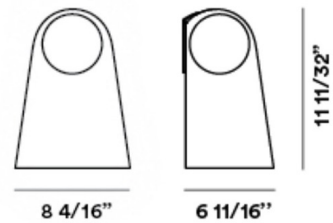

CLICK TO VIEW PRODUCT

Notes: