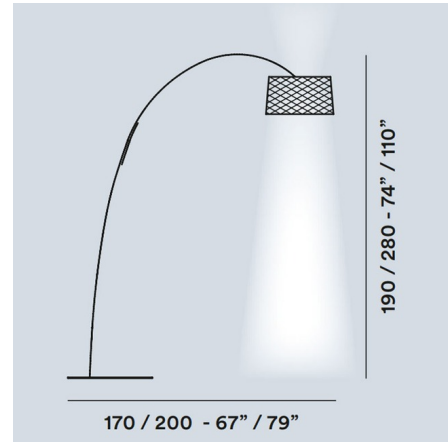

Shown in greige

Specifications

COLOR	Greige
BODY FINISH	N/A
WATTAGE	21W
DIMMER	Included
DIMENSIONS	79"W x 110"H
INTEGRATED LED MODULE	1 x LED/21W/120V LED

CLICK TO VIEW PRODUCT

Notes: