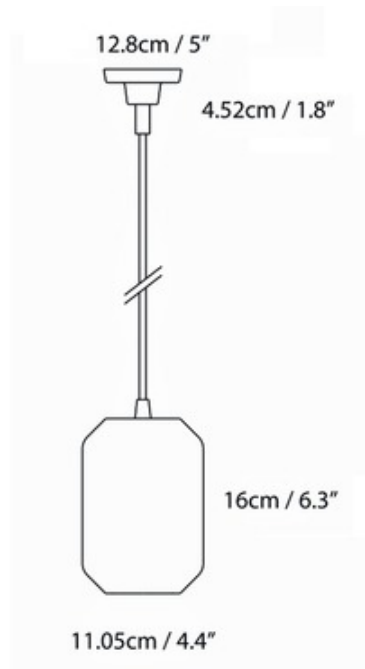

Joseph 4 inch Pendant

Description:

The Joseph Pendant is crafted from a solid block of aluminium. Each piece is extruded into shape, softened with CNC cutting before being milled on a lathe to open up the core and allow the light to diffuse through the fins. Available in Copper, Grey or Pale Gold. ETL Listed.

Shown in: Pale Gold

Price: \$442.80

- Shade Color:** N/A
- Body Finish:** Pale Gold
- Lamp:** 1 x JCD/G9/25W/120V Halogen
1 x JCD/G9/120V LED
- Wattage:** 25W
- Dimmer:** Incandescent
- Dimensions:** 157.5"L x 4.35"W x 6.299"H