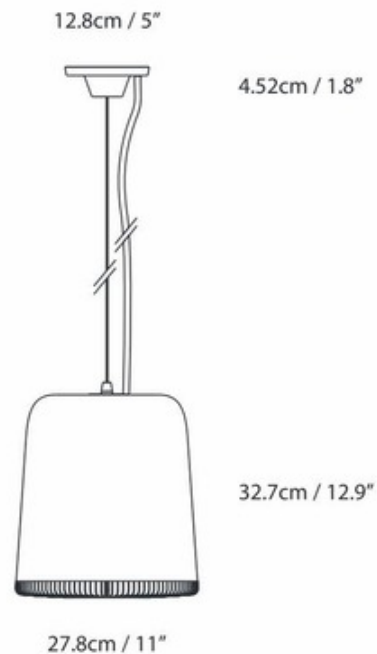

Dub Large Pendant

Description:

The Dub Large Pendant has a captivating presence that combines sculptural elements and modern design to create a fixture that will suit a number of interiors. The Dub features a sculpted aluminum shade that has a slight bell shape encased in a hand blown glass outer shade. Available with Green, Amber or Smoke Glass outer shade with a Grey, Copper, or Pale Gold finished aluminum inner shade and canopy. Includes 157.5 inch Black braided cord. ETL Listed.

Shown in: Pale Gold / Green

List Price: \$2840.63
Our Price: \$2272.50

Shade Color: Green
Body Finish: Pale Gold
Lamp: 1 x A19/Medium (E26)/43W/120V Incandescent
 1 x A19/Medium (E26)/120V LED
Wattage: 43W
Dimmer: Incandescent
Dimensions: 157.5"L x 10.945"W x 12.874"H