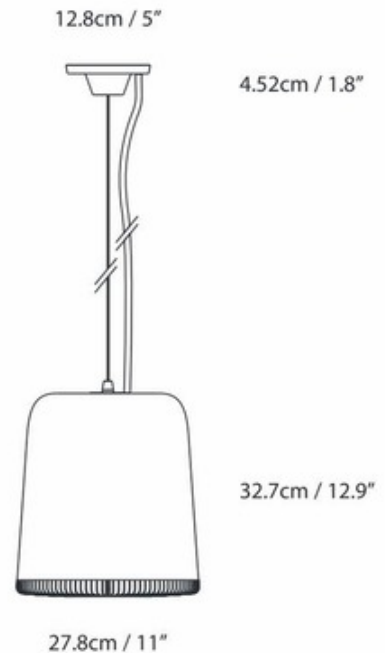

Shown in: Pale Gold / Green

COMPANY	PROJECT	FIXTURE TYPE	APPROVED BY	DATE