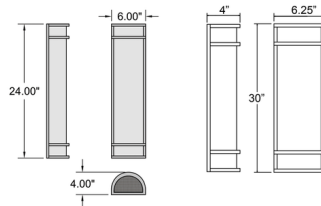

CLICK TO VIEW PRODUCT

Notes: