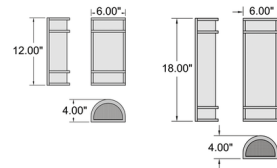

CLICK TO VIEW PRODUCT

Notes: