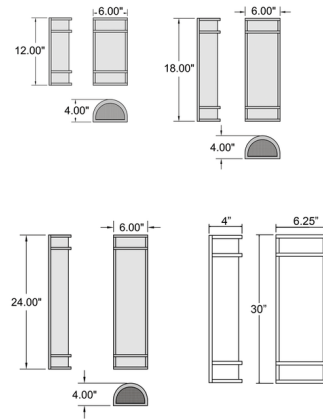

CLICK TO VIEW PRODUCT

Notes: