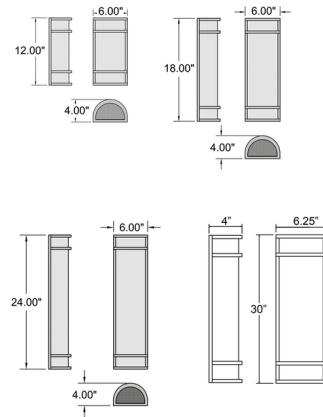

CLICK TO VIEW PRODUCT

Notes: