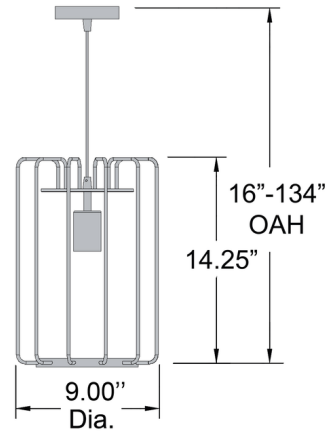

Shown in gold