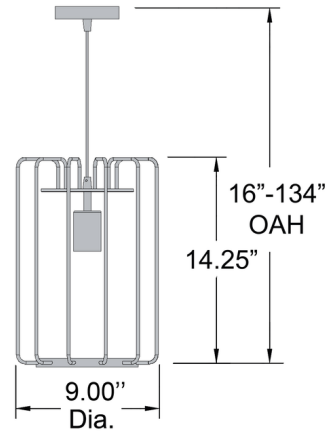

### Specifications

COLOR	N/A
BODY FINISH	Gold
WATTAGE	7W
DIMMER	Standard 120V
DIMENSIONS	9"W x 14.25"H
BULB INCLUDED	1 x G25/Medium (E26)/7W/120V LED
OTHER BULB OPTIONS	1 x Edison Globe/Medium (E26)/120V LED
COUNTRY OF ORIGIN	China

### Technical Information

PRODUCT DIMENSIONS	Adjustable Cord Length: 120"
COLOR RENDERING	82 CRI
LAMP COLOR	2700K
LUMENS/WATT	114.29
LUMINOUS FLUX	800 lumens

Shown in gold

CLICK TO VIEW PRODUCT

Notes: