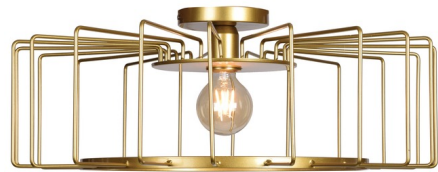

By Access

Description

The Wired Horizontal Flush Mount offers a modern silhouette, featuring a wide wire cage shade finished in Black or Gold. Suitable for damp locations. UL and CUL listed. Suitable for commercial or residential use.

Shown in gold

Specifications

COLOR	N/A
BODY FINISH	Gold
WATTAGE	7W
DIMMER	Low Voltage Electronic
DIMENSIONS	23.25"W x 9"H
BULB INCLUDED	1 x A19/Medium (E26)/7W/120V LED
COUNTRY OF ORIGIN	China

Technical Information