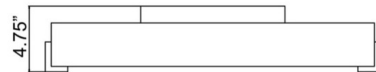

CLICK TO VIEW PRODUCT

Notes: