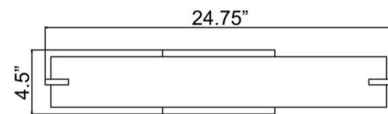

CLICK TO VIEW PRODUCT

Notes: