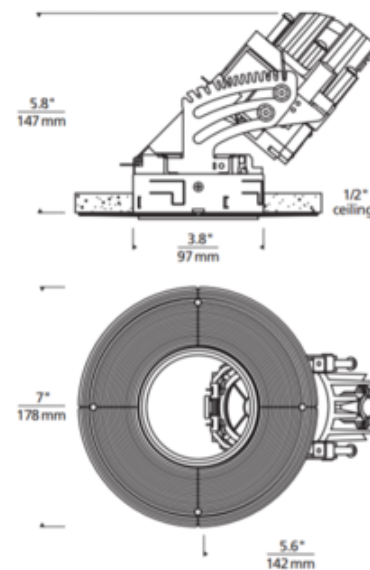

**BRAND** Visual Comfort Architectural

**DESCRIPTION**

3 Inch Round Flangeless Adjustable Downlight Non-IC Remodel Housing features adjustability allowing 0 to 30 degree tilt and 361 degree rotation. Supplied with LED module in three color temperatures, 90CRI, and 10, 15, 25 or 40 degree beam angle options. Constant current driver. Dimmable with an electronic low voltage dimmer, sold separately. See attached dimmer compatibility spec for approved dimmers. Housing is constructed of die cast aluminum heat sink construction with durable Matte Black powder coat finish. 3 7/8 inch ceiling opening. ETL listed. Suitable for damp locations. Suitable for wet locations with shower trim option. 3.8 inch width x 6 inch height. 5 year warranty. Requires Element Lighting 3 inch round flangeless trim, sold separately.

Shown in: Black

<b>TRIM COLOR</b>	N/A
<b>BODY FINISH</b>	Black
<b>WATTAGE</b>	17W
<b>DIMMER</b>	Low Voltage Electronic
<b>DIMENSIONS</b>	4"L x 4"W x 6"H
<b>INTEGRATED LED MODULE</b>	
<b>LAMP</b>	1 x LED/17W/120-277V LED

**SPEC #** ELE614148

SHOWN IN ROUND FLANGELESS AT FULL TILT (45°)

COMPANY	PROJECT	FIXTURE TYPE	APPROVED BY	DATE