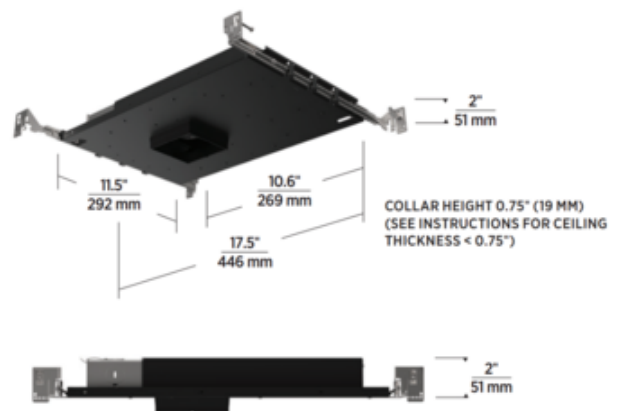

BRAND Visual Comfort Architectural

DESCRIPTION

3 Inch Round 90CRI Flangeless Fixed Ultra Shallow Downlight IC AirTight New Construction Housing for use with 3 inch round flangeless trims. Supplied with LED module in three color temperature options and Warm Dim (3000K-1800K). Available with 18, 25 or 40 degree beam angle options. 3 7/8 inch ceiling cutout. Suitable for wet locations with shower trim. Includes a 120-277V Universal driver dimmable with standard reverse-phase, forward-phase, TRIAC, and 0-10V dimming. Note: A complete fixture requires a housing and flangeless trim, sold separately.

Shown in: Black

TRIM COLOR	N/A
BODY FINISH	Black
WATTAGE	17W
DIMMER	Low Voltage Electronic
DIMENSIONS	17.5"W x 2"H x 11.5"D
INTEGRATED LED MODULE	
LAMP	1 x LED/17W/120-277V LED

Technical Information

LUMINOUS FLUX	1450 lumens
LUMENS/WATT	85.29
LAMP COLOR	2700K
COLOR RENDERING	90 CRI
BEAM ANGLE	25°
LAMP LIFE	50000 hours
FUNCTION	Downlight
CEILING TYPE	Drywall Trimless/Flush
HOUSING TYPE	New construction IC Airtight
SPEC #	ELE614165