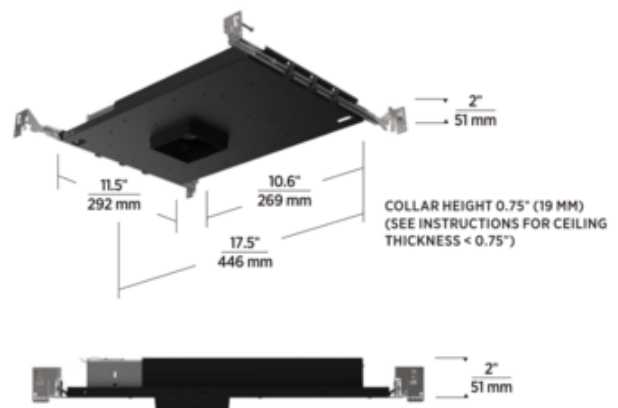

**BRAND** Visual Comfort Architectural

**DESCRIPTION**

3 Inch Round 90CRI Flangeless Fixed Ultra Shallow Downlight IC AirTight New Construction Housing for use with 3 inch round flangeless trims. Supplied with LED module in three color temperature options and Warm Dim (3000K-1800K). Available with 18, 25 or 40 degree beam angle options. 3 7/8 inch ceiling cutout. Suitable for wet locations with shower trim. Includes a 120-277V Universal driver dimmable with standard reverse-phase, forward-phase, TRIAC, and 0-10V dimming. Note: A complete fixture requires a housing and flangeless trim, sold separately.

Shown in: Black

<b>TRIM COLOR</b>	N/A
<b>BODY FINISH</b>	Black
<b>WATTAGE</b>	17W
<b>DIMMER</b>	Low Voltage Electronic
<b>DIMENSIONS</b>	17.5"W x 2"H x 11.5"D
<b>INTEGRATED LED MODULE</b>	
<b>LAMP</b>	1 x LED/17W/120-277V LED

*Technical Information*

<b>LUMINOUS FLUX</b>	1450 lumens
<b>LUMENS/WATT</b>	85.29
<b>LAMP COLOR</b>	2700K
<b>COLOR RENDERING</b>	90 CRI
<b>BEAM ANGLE</b>	25°
<b>LAMP LIFE</b>	50000 hours
<b>FUNCTION</b>	Downlight
<b>CEILING TYPE</b>	Drywall Trimless/Flush
<b>HOUSING TYPE</b>	New construction IC Airtight
<b>SPEC #</b>	ELE614165