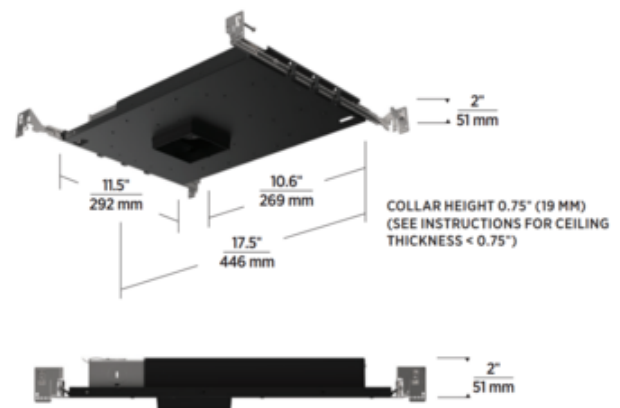

**BRAND** Visual Comfort Architectural

**DESCRIPTION**

3 Inch Round 90CRI Flangeless Fixed Ultra Shallow Downlight IC AirTight New Construction Housing for use with 3 inch round flangeless trims. Supplied with LED module in three color temperature options and Warm Dim (3000K-1800K). Available with 18, 25 or 40 degree beam angle options. 3 7/8 inch ceiling cutout. Suitable for wet locations with shower trim. Includes a 120-277V Universal driver dimmable with standard reverse-phase, forward-phase, TRIAC, and 0-10V dimming. Note: A complete fixture requires a housing and flangeless trim, sold separately.

Shown in: Black

<b>TRIM COLOR</b>	N/A
<b>BODY FINISH</b>	Black
<b>WATTAGE</b>	17W
<b>DIMMER</b>	Low Voltage Electronic
<b>DIMENSIONS</b>	17.5"W x 2"H x 11.5"D
<b>INTEGRATED LED MODULE</b>	
<b>LAMP</b>	1 x LED/17W/120-277V LED

*Technical Information*

<b>LUMINOUS FLUX</b>	1450 lumens
<b>LUMENS/WATT</b>	85.29
<b>LAMP COLOR</b>	2700K
<b>COLOR RENDERING</b>	90 CRI
<b>BEAM ANGLE</b>	40°
<b>LAMP LIFE</b>	50000 hours
<b>FUNCTION</b>	Downlight
<b>CEILING TYPE</b>	Drywall Trimless/Flush
<b>HOUSING TYPE</b>	New construction IC Airtight
<b>SPEC #</b>	ELE614167