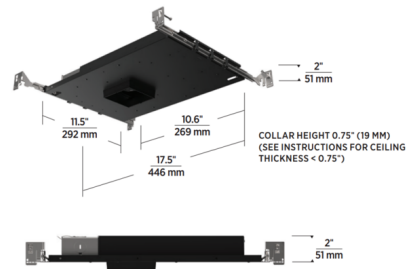

CLICK TO VIEW PRODUCT

Notes: