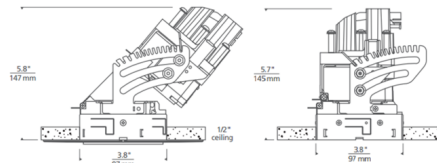

Description

3 Inch Square 90CRI Adjustable Downlight Remodel Non-IC Housing for use with square flangeless trims. Features precision aiming mechanism with a 0-40 degree tilt, 361 degree rotation, and high-low lamp positioning. Includes LED module in three color temperature options in low output (12 watt) or high output (17 watt) or Warm Dim (3000K-1800K) with 10, 18, 25, 40 or 60 degree beam angle options. Suitable for damp locations. Suitable for wet locations with shower trim option. Includes a 120-277V Universal driver dimmable with standard reverse-phase, forward-phase, TRIAC, and 0-10V dimming. Note: A complete fixture requires a housing and trim, sold separately. Note: Warm Dim option is not available with 10 degree beam angle.

Specifications

REFLECTOR/BAFFLE COLOR	N/A
BODY FINISH	Black
WATTAGE	17W
DIMMER	Low Voltage Electronic
DIMENSIONS	3.8"W x 5.8"H
INTEGRATED LED MODULE	1 x LED/17W/120-277V LED

Technical Information

APERTURE SHAPE	Square
HOUSING HEIGHT	6"
HOUSING TYPE	Remodel NON IC
CEILING TYPE	Drywall Trimless/Flush
FUNCTION	Adjustable Accent
LAMP LIFE	50000 hours
BEAM ANGLE	10°
COLOR RENDERING	90 CRI
LAMP COLOR	2700K
LUMENS/WATT	86.82
LUMINOUS FLUX	1476 lumens

Shown in black

*SHOWN IN SQUARE FLANGELESS AT FULL TILT (45°)

CLICK TO VIEW PRODUCT

Notes: