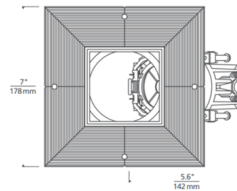

Description

3 Inch Square 90CRI Adjustable Downlight Remodel Non-IC Housing for use with square flangeless trims. Features precision aiming mechanism with a 0-40 degree tilt, 361 degree rotation, and high-low lamp positioning. Includes LED module in three color temperature options in low output (12 watt) or high output (17 watt) or Warm Dim (3000K-1800K) with 10, 18, 25, 40 or 60 degree beam angle options. Suitable for damp locations. Suitable for wet locations with shower trim option. Includes a 120-277V Universal driver dimmable with standard reverse-phase, forward-phase, TRIAC, and 0-10V dimming. Note: A complete fixture requires a housing and trim, sold separately. Note: Warm Dim option is not available with 10 degree beam angle.

Specifications

REFLECTOR/BAFFLE COLOR	N/A
BODY FINISH	Black
WATTAGE	17W
DIMMER	Low Voltage Electronic
DIMENSIONS	3.8"W x 5.8"H
INTEGRATED LED MODULE	1 x LED/17W/120-277V LED

Technical Information

APERTURE SHAPE	Square
HOUSING HEIGHT	6"
HOUSING TYPE	Remodel NON IC
CEILING TYPE	Drywall Trimless/Flush
FUNCTION	Adjustable Accent
LAMP LIFE	50000 hours
BEAM ANGLE	10°
COLOR RENDERING	90 CRI
LAMP COLOR	2700K
LUMENS/WATT	86.82
LUMINOUS FLUX	1476 lumens

Shown in black

*SHOWN IN SQUARE FLANGELESS AT FULL TILT (45°)

CLICK TO VIEW PRODUCT

Notes: