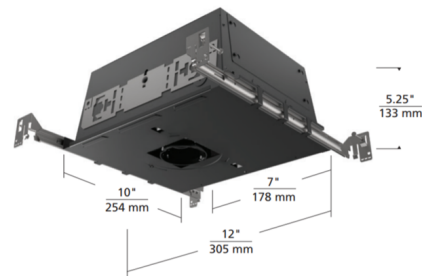

CLICK TO VIEW PRODUCT

Notes: