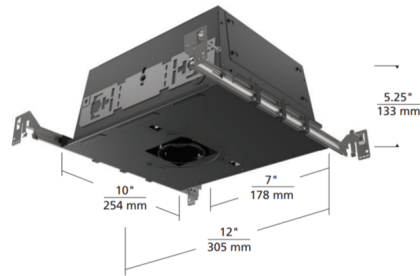

CLICK TO VIEW PRODUCT

Notes: