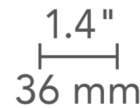

CLICK TO VIEW PRODUCT

Notes: