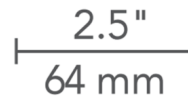

CLICK TO VIEW PRODUCT

Notes: