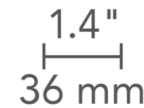

CLICK TO VIEW PRODUCT

Notes: