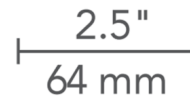

CLICK TO VIEW PRODUCT

Notes: