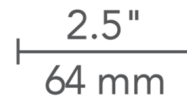

CLICK TO VIEW PRODUCT

Notes: