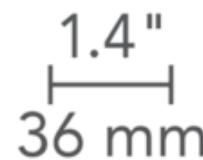

COMPANY	PROJECT	FIXTURE TYPE	APPROVED BY	DATE