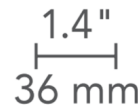

CLICK TO VIEW PRODUCT

Notes: