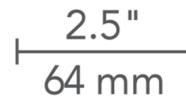

CLICK TO VIEW PRODUCT

Notes: