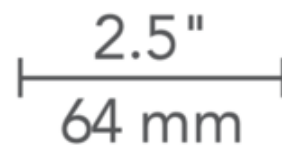

Shown in: White / No Lens

COMPANY	PROJECT	FIXTURE TYPE	APPROVED BY	DATE