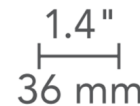

CLICK TO VIEW PRODUCT

Notes: