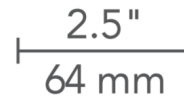

CLICK TO VIEW PRODUCT

Notes: