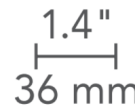

CLICK TO VIEW PRODUCT

Notes: