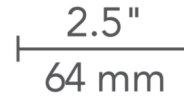

### Description

2 Inch Round Flangeless Flat Shower Trim with Lens is made of die-cast aluminum with minimal thickness. Available in Antique Bronze, Black, Satin Nickel or White finish. White can be field painted to match adjacent ceiling finish. Includes lens at aperture. 2.5 inch outside dimension with 1.4 inch aperture. ETL listed. Suitable for wet locations. LED module included in housing. For use with Element Lighting 2 inch round recessed housing for flangeless trims, sold separately.

### Specifications

REFLECTOR/BAFFLE COLOR	Lensed
BODY FINISH	White
WATTAGE	N/A
DIMMER	N/A
DIMENSIONS	2.5"W
BULB NOT INCLUDED	LED/120V LED

### Technical Information

APERTURE SHAPE	Round
CEILING TYPE	Drywall Trimless/Flush
FUNCTION	Shower/Wet Location

Shown in white / lensed

CLICK TO VIEW PRODUCT

Notes: