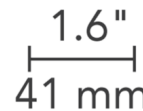

Description

The Element 2 Inch Round Flangeless Lensed Wall Wash Trim is a specification grade LED fixture combining high performance with an architectural ceiling appearance. Made of die cast aluminum with minimal thickness available in White, Antique Bronze, Black or Satin Nickel finish. White finish can be field painted to match adjacent finish. Trims are angled and include a frosted linear spread lens with light shaping film to create consistent horizontal and vertical illumination. ETL listed. 2.5 inch diameter. 1.65 inch aperture. A complete fixtures consists of a housing and trim, sold separately.

Shown in white / lensed

Specifications

REFLECTOR/BAFFLE COLOR	Lensed
BODY FINISH	White
WATTAGE	N/A
DIMMER	N/A
DIMENSIONS	2.5"W
BULB NOT INCLUDED	LED/120V LED

Technical Information

APERTURE SHAPE	Round
CEILING TYPE	Drywall Trimless/Flush
FUNCTION	Wall Washer