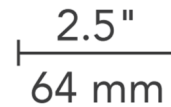

Description

The Element 2 Inch Round Flangeless Lensed Wall Wash Trim is a specification grade LED fixture combining high performance with an architectural ceiling appearance. Made of die cast aluminum with minimal thickness available in White, Antique Bronze, Black or Satin Nickel finish. White finish can be field painted to match adjacent finish. Trims are angled and include a frosted linear spread lens with light shaping film to create consistent horizontal and vertical illumination. ETL listed. 2.5 inch diameter. 1.65 inch aperture. A complete fixtures consists of a housing and trim, sold separately.

Shown in white / lensed

Specifications

REFLECTOR/BAFFLE COLOR	Lensed
BODY FINISH	White
WATTAGE	N/A
DIMMER	N/A
DIMENSIONS	2.5"W
BULB NOT INCLUDED	LED/120V LED

Technical Information

APERTURE SHAPE	Round
CEILING TYPE	Drywall Trimless/Flush
FUNCTION	Wall Washer