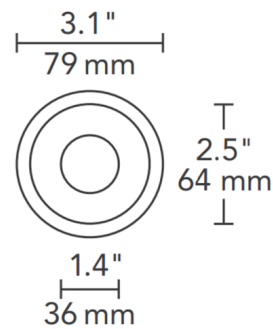

Lightology

lightology.com
866-954-4489
04-05-26

Project: _____
Company: _____
Location: _____ Fixture Type: _____
SPEC #: **ELE614385**
Approved On: _____ Approved By: _____

Element 2 inch Round Flanged Bevel Trim By Visual Comfort Architectural

Description

2 Inch Round Flanged Bevel Trim is made of die-cast aluminum with minimal thickness. Available in Antique Bronze, Black, Satin Nickel or White finish. White can be field painted to match adjacent ceiling finish. Available with or without lens. 3.1 inch outside dimension with 1.4 inch aperture. ETL listed. LED module included in housing. For use with Element Lighting 2 inch round recessed housing for flanged trims, sold separately.

Specifications

REFLECTOR/BAFFLE COLOR	No Lens
BODY FINISH	White
WATTAGE	N/A
DIMMER	N/A
DIMENSIONS	3.1"W
BULB NOT INCLUDED	LED/120V LED

Technical Information

APERTURE SHAPE	Round
CEILING TYPE	Drywall with Trim
FUNCTION	Downlight

Shown in white / no lens

CLICK TO VIEW PRODUCT

Notes: