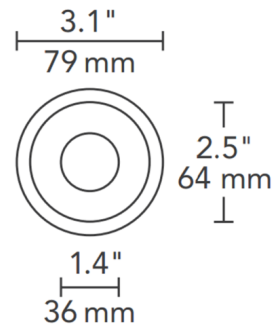

## Element 2 inch Round Flanged Bevel Trim By Visual Comfort Architectural

### Description

2 Inch Round Flanged Bevel Trim is made of die-cast aluminum with minimal thickness. Available in Antique Bronze, Black, Satin Nickel or White finish. White can be field painted to match adjacent ceiling finish. Available with or without lens. 3.1 inch outside dimension with 1.4 inch aperture. ETL listed. LED module included in housing. For use with Element Lighting 2 inch round recessed housing for flanged trims, sold separately.

### Specifications

REFLECTOR/BAFFLE COLOR	No Lens
BODY FINISH	White
WATTAGE	N/A
DIMMER	N/A
DIMENSIONS	3.1"W
BULB NOT INCLUDED	LED/120V LED