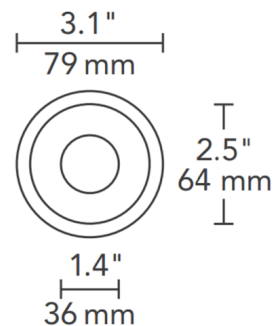

CLICK TO VIEW PRODUCT

Notes: