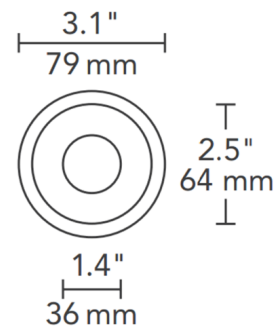

## Element 2 inch Round Flanged Bevel Shower Trim By Visual Comfort Architectural

### Description

2 Inch Round Flanged Bevel Shower Trim with Lens is made of die-cast aluminum with minimal thickness. Available in Antique Bronze, Black, Satin Nickel or White finish. White can be field painted to match adjacent ceiling finish. Includes Solite soft focus lens at aperture. 3.1 inch outside dimension with 1.4 inch aperture. ETL listed. Suitable for wet locations. LED module included in housing. For use with Element Lighting 2 inch round recessed housing for flanged trims, sold separately.

### Specifications

REFLECTOR/BAFFLE COLOR	Lensed
BODY FINISH	White
WATTAGE	N/A
DIMMER	N/A
DIMENSIONS	3.1"W
BULB NOT INCLUDED	LED/120V LED

### Technical Information

APERTURE SHAPE	Round
CEILING TYPE	Drywall with Trim
FUNCTION	Shower/Wet Location

Shown in white / lensed

CLICK TO VIEW PRODUCT

Notes: