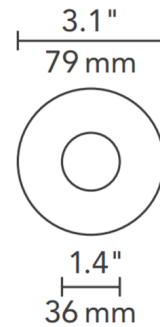

### Description

2 Inch Round Flanged Flat Trim is made of die-cast aluminum with minimal thickness. Available in Antique Bronze, Black, Satin Nickel or White finish. White can be field painted to match adjacent ceiling finish. Available with or without lens. 3.1 inch outside dimension with 1.4 inch aperture. ETL listed. Suitable for damp locations. LED module included in housing. For use with Element Lighting 2 inch round recessed housing for flanged trims, sold separately.

### Specifications

REFLECTOR/BAFFLE COLOR	No Lens
BODY FINISH	White
WATTAGE	N/A
DIMMER	N/A
DIMENSIONS	3.1"W
BULB NOT INCLUDED	LED/120V LED

### Technical Information

APERTURE SHAPE	Round
CEILING TYPE	Drywall with Trim
FUNCTION	Adjustable Accent

Shown in white / no lens

CLICK TO VIEW PRODUCT

Notes: