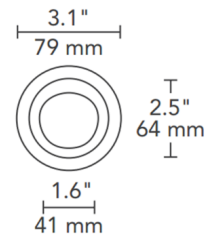

CLICK TO VIEW PRODUCT

Notes: