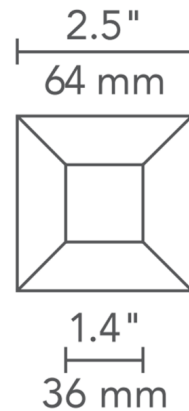

CLICK TO VIEW PRODUCT

Notes: