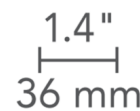

CLICK TO VIEW PRODUCT

Notes: