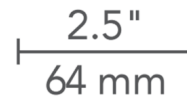

CLICK TO VIEW PRODUCT

Notes: