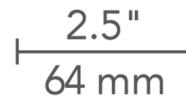

CLICK TO VIEW PRODUCT

Notes: