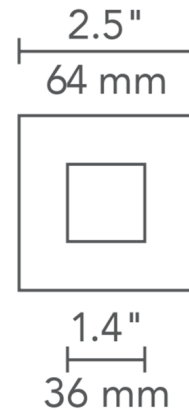

CLICK TO VIEW PRODUCT

Notes: