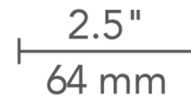

CLICK TO VIEW PRODUCT

Notes: