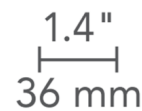

CLICK TO VIEW PRODUCT

Notes: