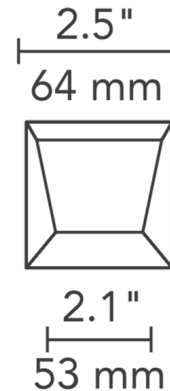

By Visual Comfort Architectural

Description

2 Inch Square Flangeless Lensed Wall Wash Trim is made of die-cast aluminum with minimal thickness. Available in Antique Bronze, Black, Satin Nickel or White finish. White can be field painted to match adjacent ceiling finish. Features lensed aperture. Adjust to 15 degree tilt for wall wash application. 2.5 inch outside dimension with 2.1 inch aperture. ETL listed. LED module included in housing. For use with Element Lighting 2 inch square wall wash recessed housing for flangeless trims, sold separately.

Shown in white / lensed

Specifications

REFLECTOR/BAFFLE COLOR	Lensed
BODY FINISH	White
WATTAGE	N/A
DIMMER	N/A
DIMENSIONS	2.5"W x 2.5"D
BULB NOT INCLUDED	LED/120V LED

Technical Information

APERTURE SHAPE	Square
CEILING TYPE	Drywall Trimless/Flush
FUNCTION	Wall Washer