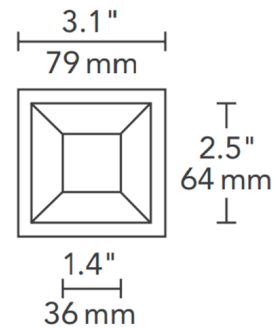

By Visual Comfort Architectural

Description

2 Inch Square Flanged Bevel Shower Trim is made of die-cast aluminum with minimal thickness. Available in Antique Bronze, Black, Satin Nickel or White finish. White can be field painted to match adjacent ceiling finish. 3.1 inch outside dimension with 1.4 inch aperture. ETL listed. Suitable for wet locations. LED module included in housing. For use with Element Lighting 2 inch square recessed housing for flanged trims, sold separately.

Shown in white / lensed

Specifications

REFLECTOR/BAFFLE COLOR	Lensed
BODY FINISH	White
WATTAGE	N/A
DIMMER	N/A
DIMENSIONS	3.1"W x 3.1"D
BULB	N/A

Technical Information

APERTURE SHAPE	Square
CEILING TYPE	Drywall with Trim
FUNCTION	Shower/Wet Location