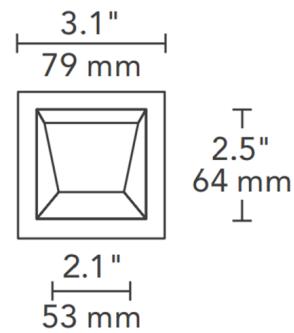

## Element 2 inch Square Flanged Lensed Wall Wash Trim

By Visual Comfort Architectural

### Description

2 Inch Square Flanged Lensed Wall Wash Trim is made of die-cast aluminum with minimal thickness. Available in Antique Bronze, Black, Satin Nickel or White finish. White can be field painted to match adjacent ceiling finish. Features lensed aperture. Adjust to 15 degree tilt for wall wash application. 3.1 inch outside dimension with 1.6 inch aperture. ETL listed. LED module included in housing. For use with Element Lighting 2 inch square wall wash recessed housing for flanged trims, sold separately.

### Specifications

REFLECTOR/BAFFLE COLOR	.....	N/A
BODY FINISH	.....	White
WATTAGE	.....	N/A
DIMMER	.....	N/A
DIMENSIONS	.....	3.1"W x 3.1"D
BULB	.....	N/A